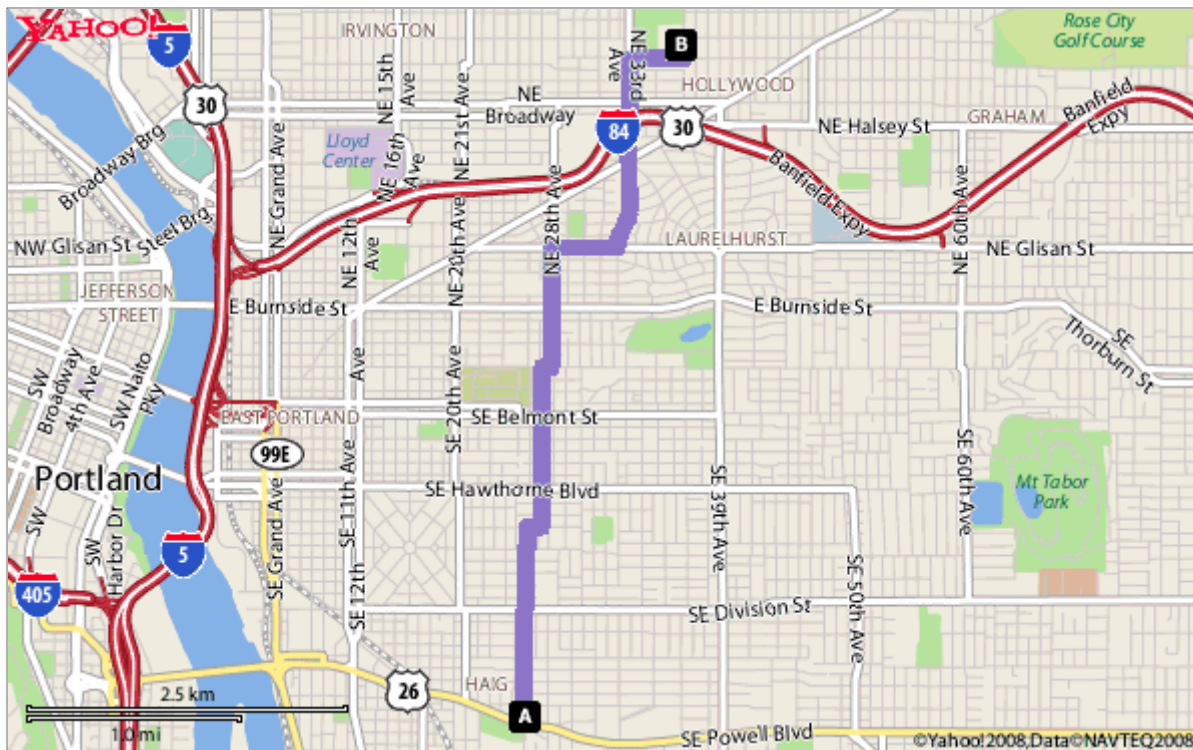

Directions to Portland, OR 97212-5239

Summary and Notes

START **A** 3400 SE 26th Ave, Portland, OR 97202-2130

FINISH **B** 2245 NE 36th Ave, Portland, OR 97212-5239

Total Distance: 3.4 miles, Total Time: 16 mins (approx.)

Add your notes here...

Distance

A 3400 SE 26TH AVE, PORTLAND, OR 97202-2130

- 1. Start at **3400 SE 26TH AVE, PORTLAND** going toward **SE FRANKLIN ST** go **0.8** mi
- 2. Turn **R** on **SE STEPHENS ST** go **0.1** mi
- 3. Turn **L** on **SE 27TH AVE** go **0.7** mi
- 4. Turn **R** on **SE STARK ST** go **< 0.1** mi
- 5. Turn **L** on **SE 28TH AVE** go **0.5** mi
- 6. Turn **R** on **NE GLISAN ST** go **0.3** mi
- 7. Turn **L** on **NE 32ND AVE** go **0.2** mi
- 8. Continue on **NE 33RD AVE** go **0.6** mi
- 9. Turn **R** on **NE US GRANT PL** go **0.2** mi
- 10. Turn **L** on **NE 36TH AVE** go **0.1** mi
- 11. Arrive at **2245 NE 36TH AVE, PORTLAND**, on the **L** go **< 0.1** mi

B 2245 NE 36TH AVE, PORTLAND, OR 97212-5239

Distance: 3.4 miles, Time: 16 mins

When using any driving directions or map, it's a good idea to do a reality check and make sure the road still exists, watch out for construction, and follow all traffic safety precautions. This is only to be used as an aid in planning.